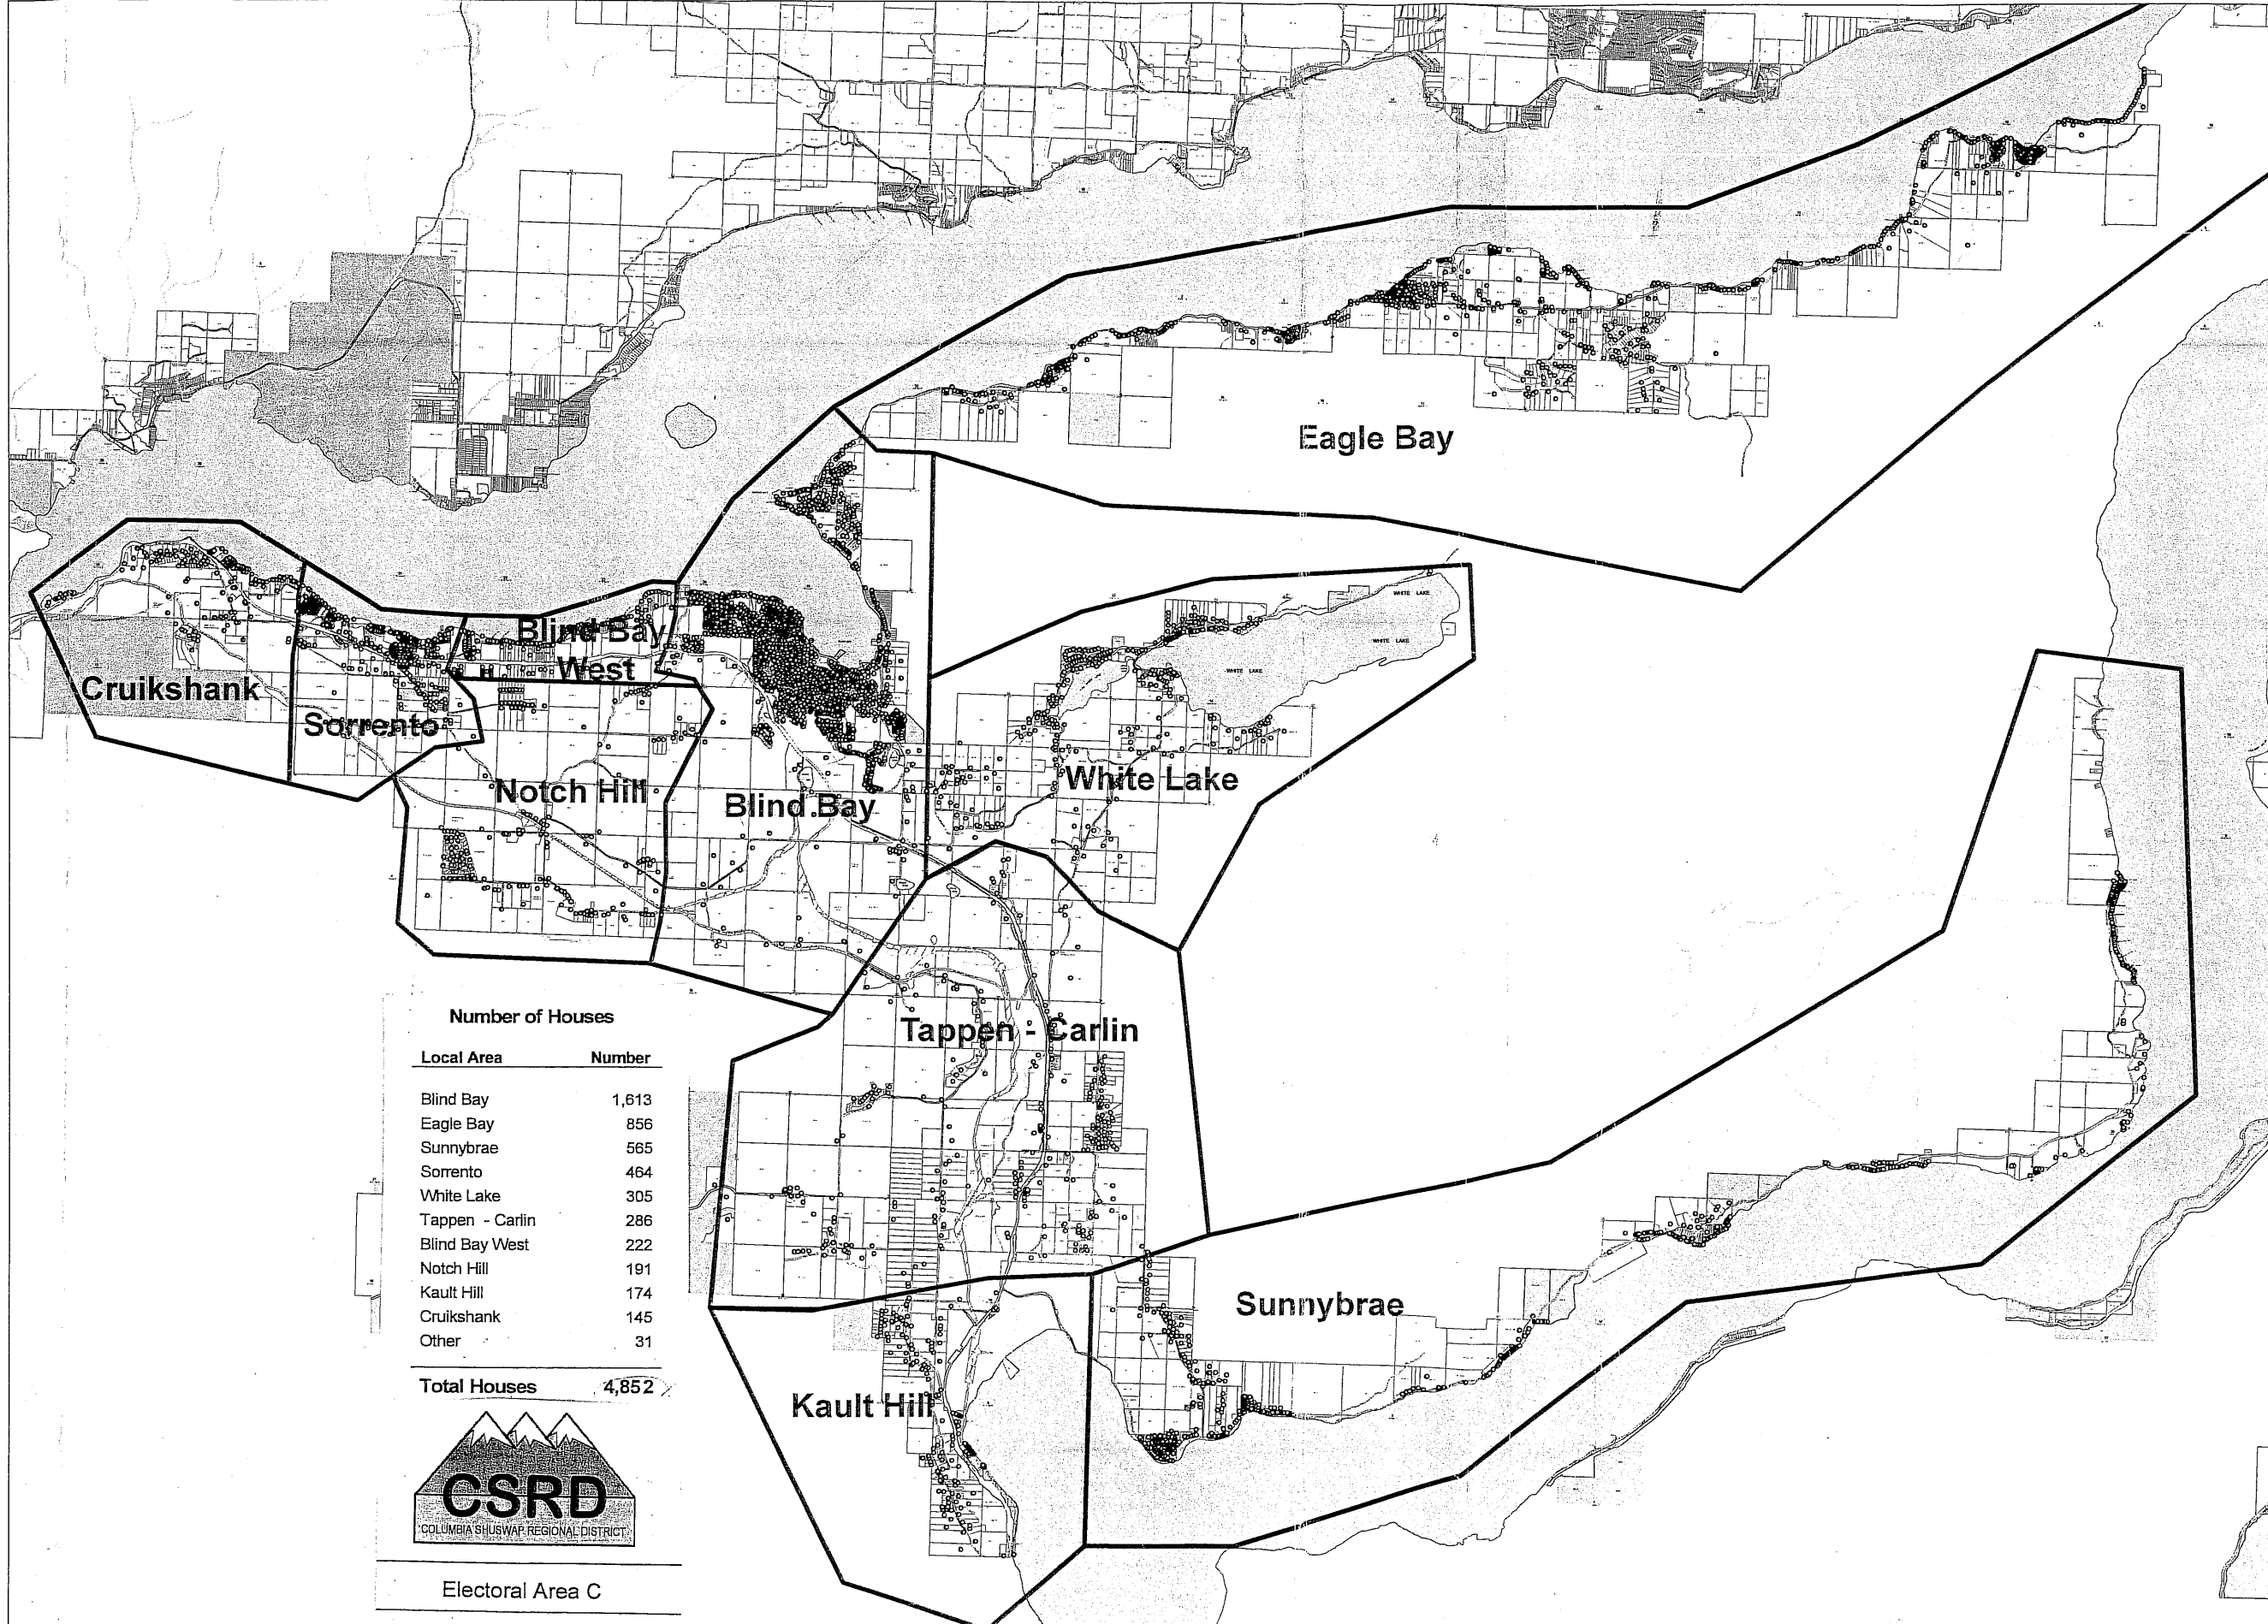

Electoral Area C

Legend

- Lakes
- Local Areas
- Parcels
- Houses

Number of Houses

Local Area	Number
Blind Bay	1,613
Eagle Bay	856
Sunnybrae	565
Sorrento	464
White Lake	305
Tappen - Carlin	286
Blind Bay West	222
Notch Hill	191
Kault Hill	174
Cruikshank	145
Other	31
Total Houses	4,852

Number of Houses

Local Area	Number
Blind Bay	1,613
Eagle Bay	856
Sunnybrae	565
Sorrento	464
White Lake	305
Tappen - Carlin	286
Blind Bay West	222
Notch Hill	191
Kault Hill	174
Cruikshank	145
Other	31

Total Houses 4,852

Electoral Area C

1:50,000

Nad 83 CNT Datum
UTM Zone 11

Columbia Shuswap Regional District
781 Marine Park Drive NE
Salmon Arm, BC V1E 4P1

The information on this map was compiled by the CSR for regulatory and internal reference purposes only. No representation or warranty is made as to the accuracy of the information.